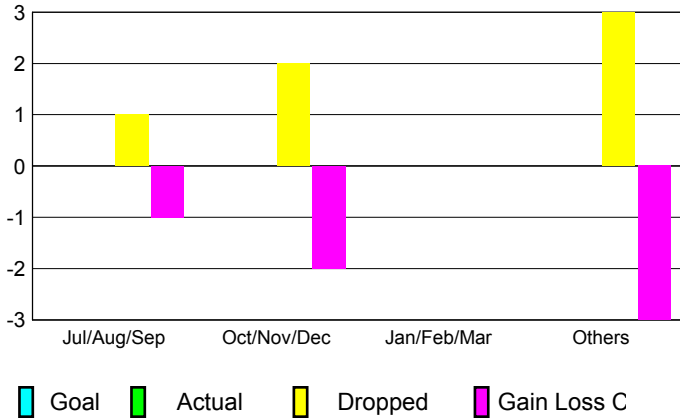

2012-2013 GMT Reports for District (or Undistricted) **District 51 C**

GMT: **CARLOS JUSTINIANO**

Location: **PUERTO RICO**

GMT CA: **3**

CLUBS

Month	New Club Goal	Actual New Clubs	Actual Dropped Clubs	Gain/Loss of Clubs
2012-2013				
Jul/Aug/Sep	0	0	1	-1
Oct/Nov/Dec	0	0	2	-2
Jan/Feb/Mar	0	0	0	0
Apr/May/Jun	0	0	3	-3
Totals	0	0	6	-6

MEMBERSHIP

Month	Net Memb Goal	Actual New Memb	Actual Dropped Memb	Gain/Loss of Memb
2012-2013				
Jul/Aug/Sep	0	13	109	-96
Oct/Nov/Dec	0	10	65	-55
Jan/Feb/Mar	0	23	23	0
Apr/May/Jun	0	22	69	-47
Totals	0	68	266	-198

Club Results 2012-2013

Goal, New, Dropped, Gain/Loss