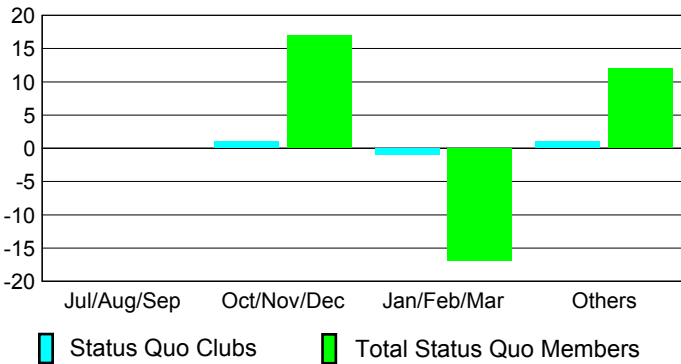

**MEMBERSHIP**

Month	Net Memb Goal	Actual New Memb	Actual Dropped Memb	Gain/Loss of Memb
<b>2012-2013</b>				
Jul/Aug/Sep	0	13	109	-96
Oct/Nov/Dec	0	10	65	-55
Jan/Feb/Mar	0	23	23	0
Apr/May/Jun	0	22	69	-47
<b>Totals</b>	<b>0</b>	<b>68</b>	<b>266</b>	<b>-198</b>

**Club Results 2012-2013**

Goal, New, Dropped, Gain/Loss

**Membership Results 2012-2013**

Goal, New, Dropped, Gain/Loss

**YTD Status Quo Clubs 2012-2013**

Status Quo Clubs Compared to Status Quo Members

**Gender Comparison 2012-2013**

**Club Gain/Loss 2012-2013**

**Membership Gain/Loss 2012-2013**