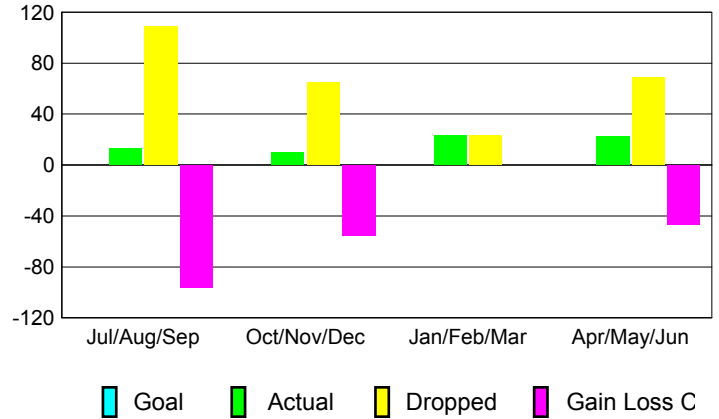

**MEMBERSHIP**

Month	Net Memb Goal	Actual New Memb	Actual Dropped Memb	Gain/Loss of Memb
<b>2012-2013</b>				
Jul/Aug/Sep	0	13	109	-96
Oct/Nov/Dec	0	10	65	-55
Jan/Feb/Mar	0	23	23	0
Apr/May/Jun	0	22	69	-47
<b>Totals</b>	<b>0</b>	<b>68</b>	<b>266</b>	<b>-198</b>

**Club Results 2012-2013**

Goal, New, Dropped, Gain/Loss

**Membership Results 2012-2013**

Goal, New, Dropped, Gain/Loss

**YTD Status Quo Clubs 2012-2013**

Status Quo Clubs Compared to Status Quo Members

**Gender Comparison 2012-2013**